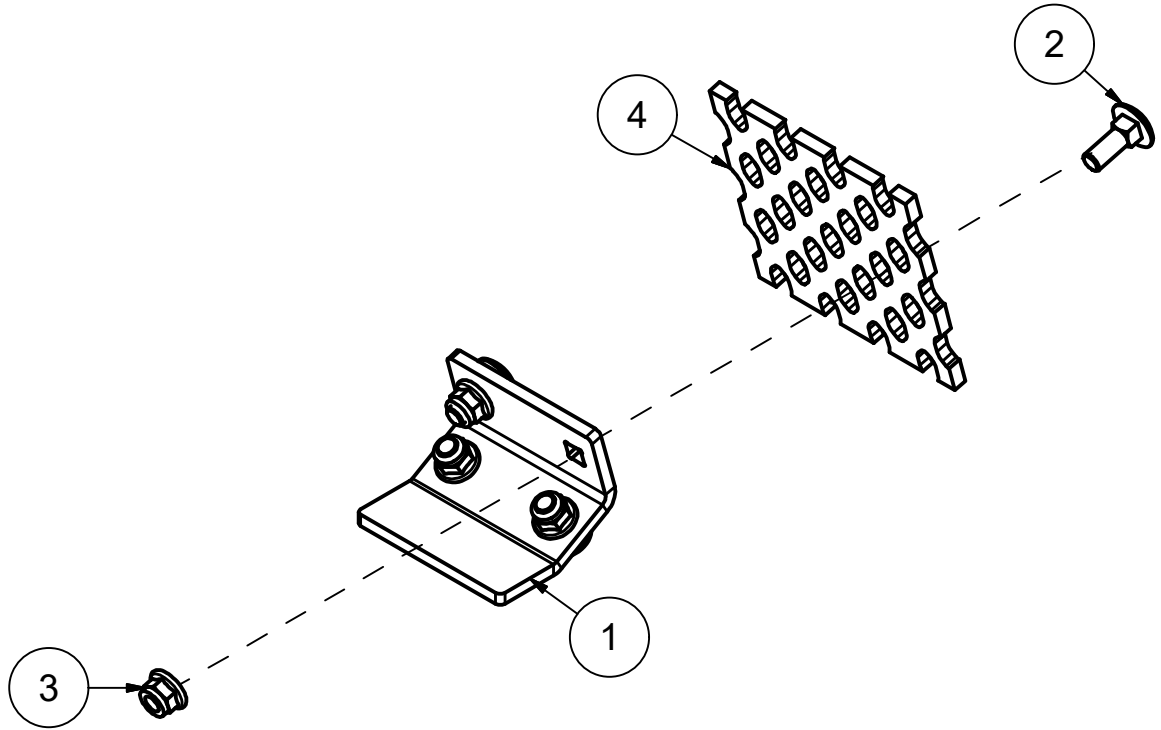

25128015 Ice scraper skid pad

Pos	Qty	Article no	Designation
1	2	12530074	Ice scraper steel bracket
2	8	2344491	Locking screw M16x45 EIZn 8.8 DIN 603
3	8	2489175	Locking nut with flange M16 EIZn DIN 6926
4	2	12530102	Ice scraper steel 11x200x203