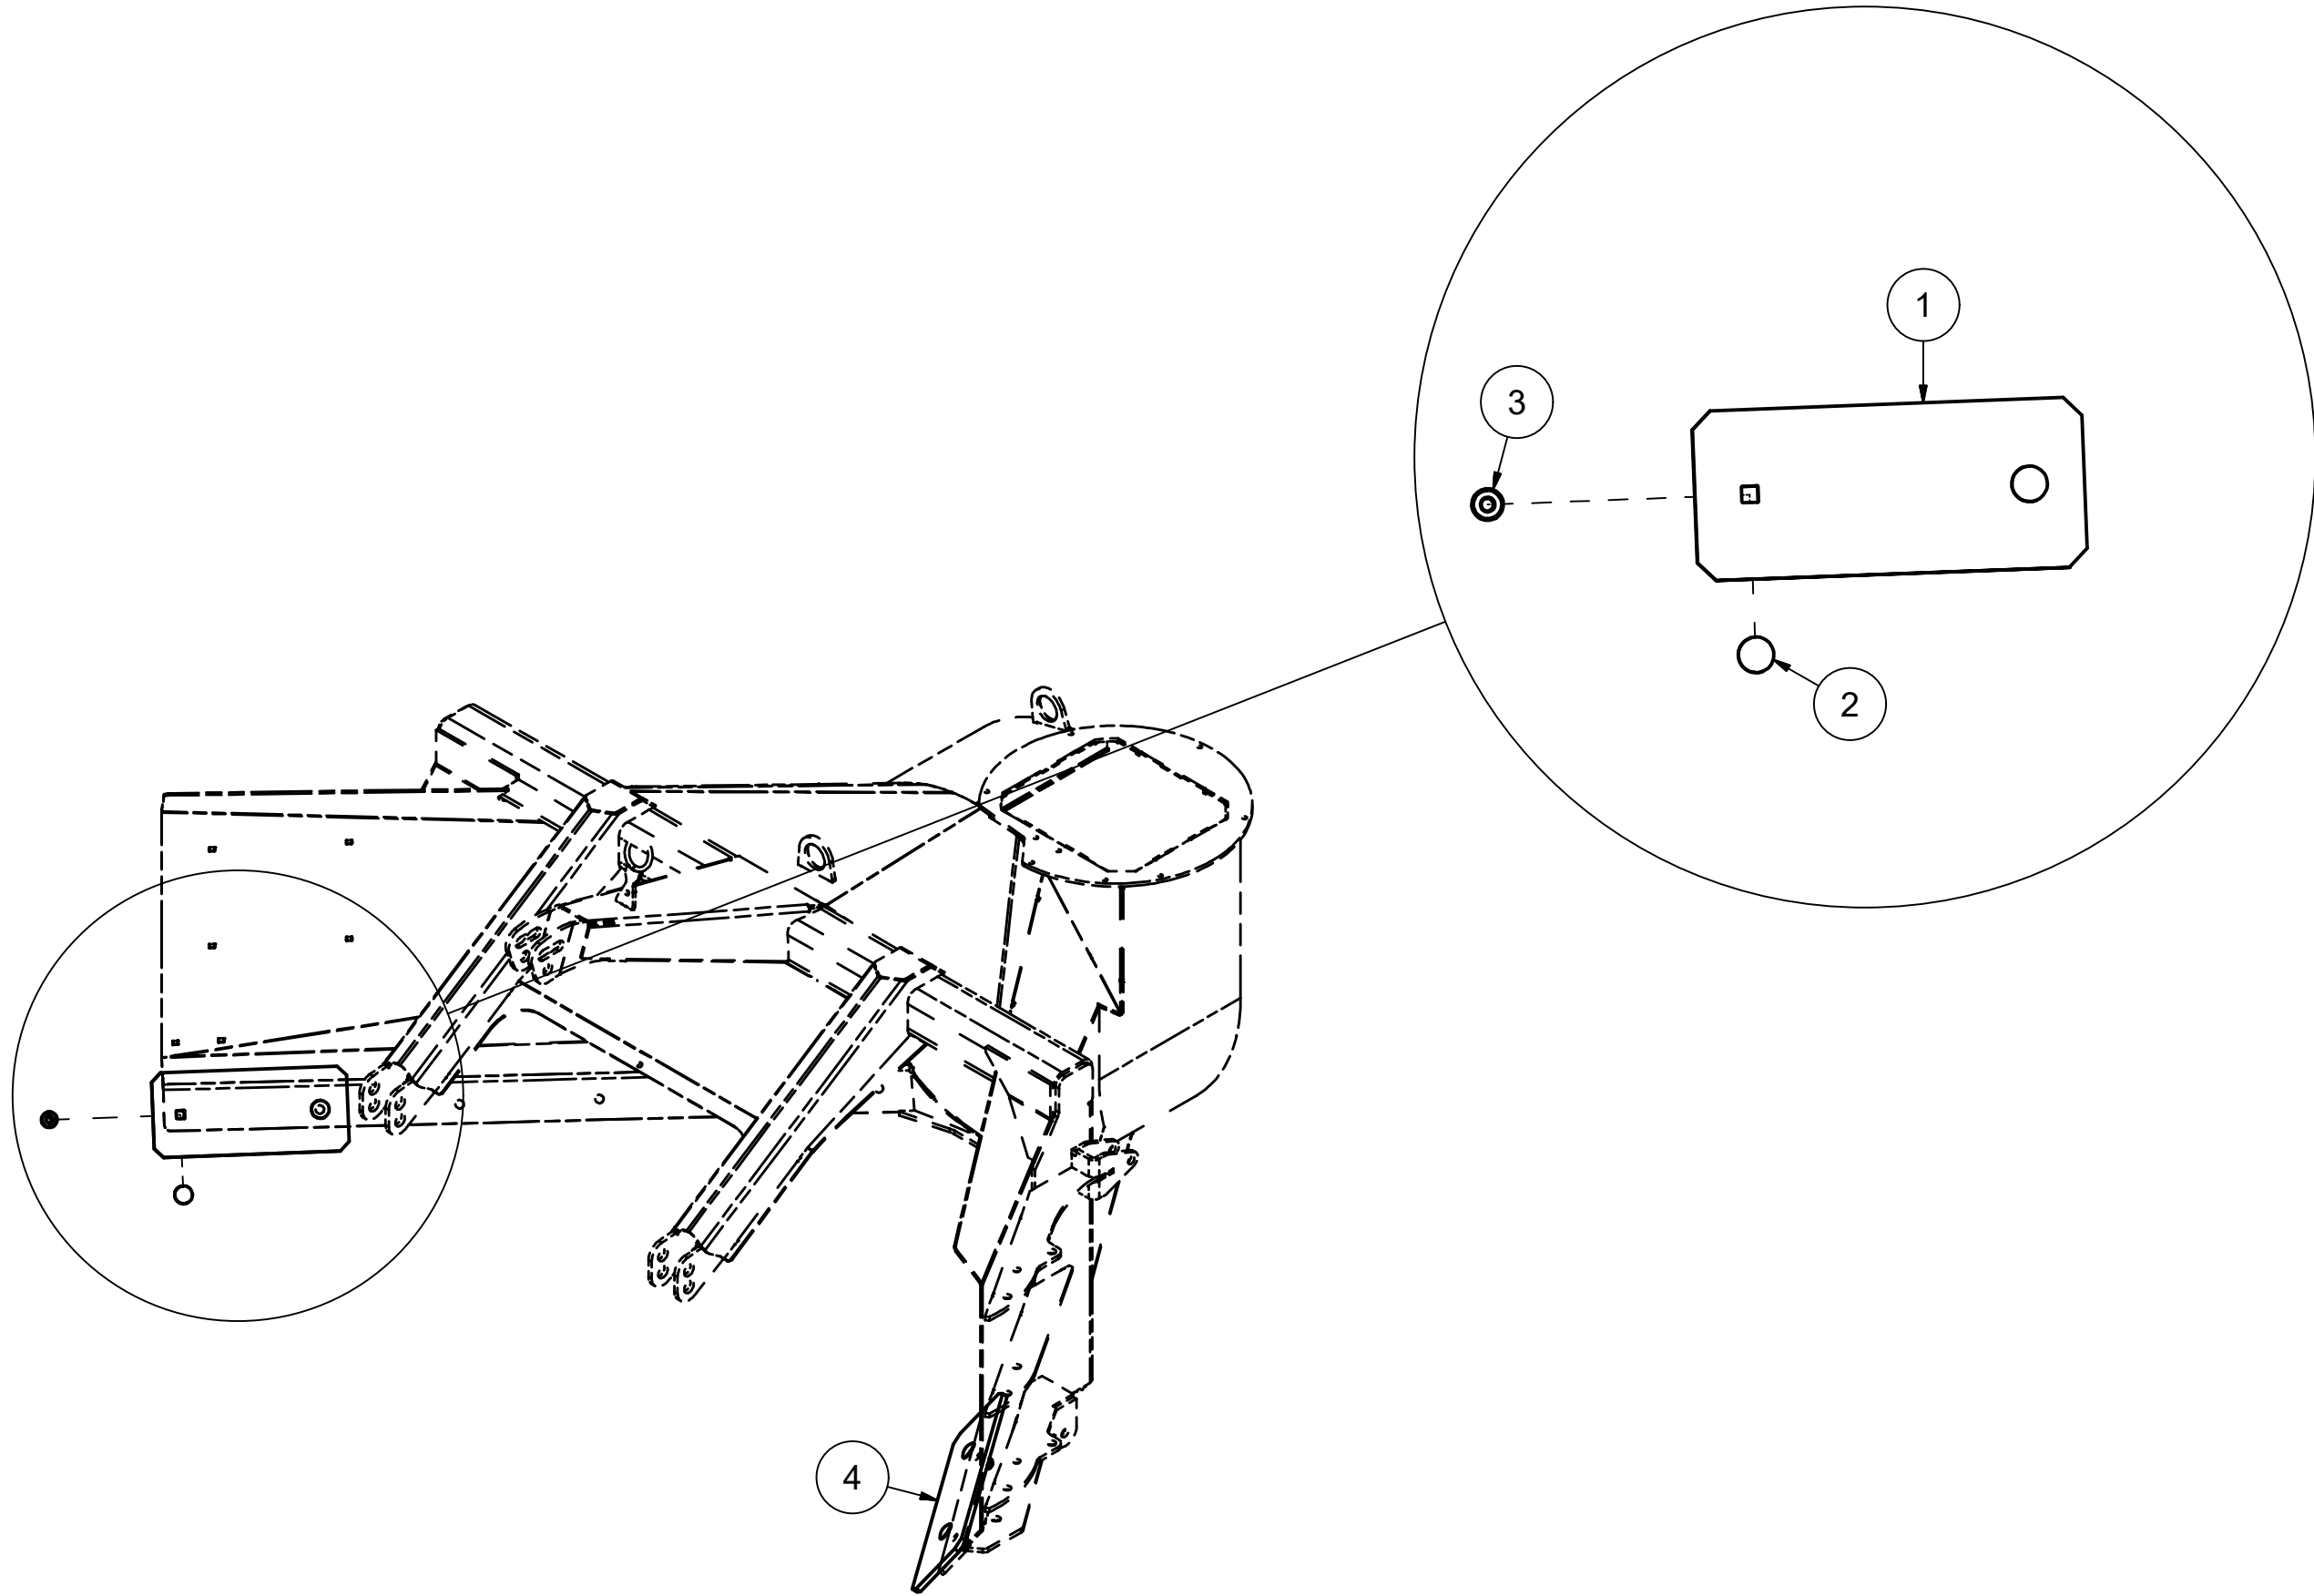

25128011 Double wear steel front

Pos	Qty	Artikkelnr	Designation
1	1	12512028	Wear steel 12x185x425
2	4	2344495	Locking screw M16x60 ElZn 8.8 DIN 603
3	4	2489175	Locking nut with flange M16 ElZn DIN 6926
4	1	12512029	Wear steel12x185x585